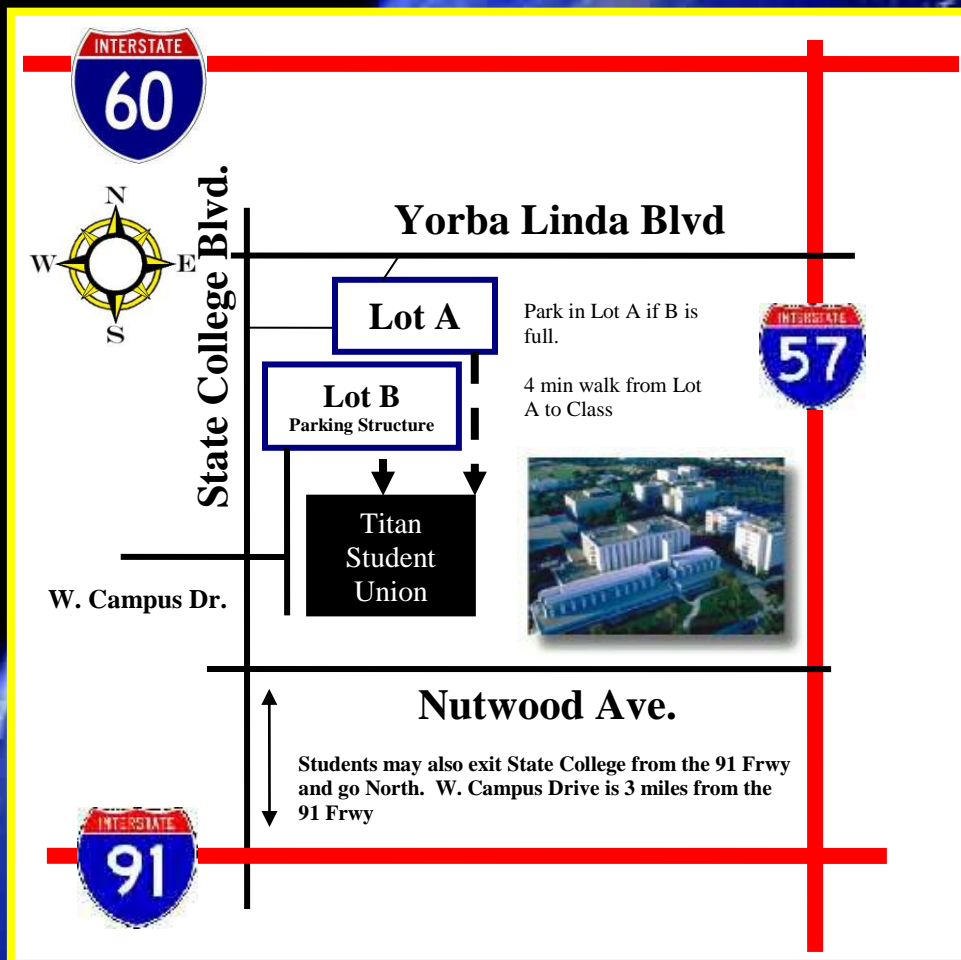

CLASS LOCATION: Cal-State University Fullerton, 800 N. State College Blvd, Fullerton, CA 92834, **Titan Student Union Building** - south from the parking lot. Room assignment located on the daily class roster in Titan Building.

LOST STUDENTS: Call (714) 425-9915 if you get lost on campus.

Safety Management System Classes

Cal-State University Fullerton

800 N. State College Blvd., Fullerton, CA 92834

Park in Lot B –“Parking Structure” All Classes at CSUF Start at 8:00 a.m.

- Exit the 57 Freeway at Yorba Linda Blvd.
- Drive West to State College Blvd.
- Turn left onto State College Blvd.
- Turn left at W. Campus Dr.
- Turn left to enter Parking Lot B – “Parking Structure”, \$8.00 per day. Purchase Parking Ticket on the 2nd or 4th floor.
- Walk south to Titan Student Union Bld.
- **Park in Lot A if B is full.**